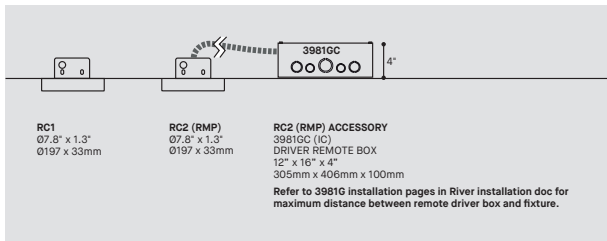

DRIVER OPTION OPTION DE PILOTE

ORDERING SPECIFICATION	SPÉCIFICATION DE COMMANDE	CODE	
MODEL MODÈLE			
4803-FRE	RIVER FREEFORM PENDANT 65"		
4803-LAG	RIVER LAGOON PENDANT 58"		
LIGHT SOURCE SOURCE LUMINEUSE		LED	
LED	REGULAR OUTPUT		
COLOR TEMPERATURE TEMPÉRATURE DE COULEUR			
22	2200K		
27	2700K		
30	3000K		
35	3500K		
COLOR RENDERING INDEX (CRI) INDICE DE RENDU DE COULEUR (IRC)		90	
90	90+ CRI		
VOLTAGE VOLTAGE			
120V	120 VOLT		
277V	277 VOLT		
CONTROL OPTION OPTION DE CONTRÔLE			
DV	0-10V DIMMING (120V-277V)		
NLTAIR2*	NLIGHT AIR CONTROL GEN 2		
NLIGHT*	NLIGHT WIRED CONTROL		
	* NLIGHT INTEGRATION REQUIRES A REMOTE POWER PACK (39NLAA FOR NLTAIR2 OR 39NLWA FOR NLIGHT) REFER TO NLIGHT GUIDE AND INSTALLATION SHEET FOR ALL REQUIREMENTS.		
	* FOR EMERGENCY BATTERY WITH NLIGHT OPTIONS, PLEASE CONTACT YOUR EUREKA REPRESENTATIVE.		
EMERGENCY BATTERY BATTERIE D'URGENCE			
	EM DRIVER BOX INCLUDED. INSTALLED REMOTELY. SEE EM GUIDE FOR DETAILS		
EMB*	EMERGENCY BATTERY FOR REMOTE BOX		
	* 3981EA ACCESSORY IS REQUIRED FOR THIS OPTION		
CABLE CÂBLE		POA	
POA	POWER OVER AIRCRAFT SUSPENSION (NO POWER CABLE)		
CABLE LENGTH LONGUEUR DE CÂBLE			
60	60" CABLE (STD LENGTH)		
**	CUSTOM CABLE LENGTH (PLEASE SPECIFY)		
	FOR OVERALL LENGTH PLEASE CONTACT YOUR EUREKA REPRESENTATIVE.		
MOUNTING MONTAGE			
	CENTERED ROUND CANOPY / PAVILLON ROND CENTRE		
REC1*	SCREWLESS Ø7.75" X 1.35" CANOPY		
REC2	REMOTE DRIVER OPTION SCREWLESS Ø7.75" X 1.35" CANOPY		
	* NOT AVAILABLE FOR 4803-FRE		
MOUNTING OPTIONS OPTIONS DE MONTAGE		RCA	
RCA	CENTERED ROUND CANOPY - AIRCRAFT CABLES ANGLED TO CENTER		
CANOPY AND ANCHORS FINISH FINI PAVILLON ET ANCRAGE(S)			
BLKE	BLACK FINE TEXTURE		
WHE	WHITE FINE TEXTURE		
MATCH*	COLOR MATCH WITH BRACKET		
	* LONGER LEAD TIME MAY APPLY, PLEASE CONTACT YOUR EUREKA REPRESENTATIVE		
BRACKET FINISH FINI BRACKET			
BLKE	BLACK	GGE*	GRASS GREEN
WHE	WHITE	HGE*	HUNTER GREEN
CHM*	CHAMPAGNE METALLIC	LNE*	LUNAR GREY
SIM*	SILVER METALLIC	NBE*	NAVY BLUE
AYE*	APRICOT YELLOW	SBE*	SAND BEIGE
BRE*	BRICK RED	SGE*	SAGE GREY
CBE*	CHOCOLATE BROWN	STE*	SUMMER TEAL
CPE*	CLAY PINK	RAL**	PLEASE SPECIFY RAL CODE
DBE*	DYNAMIC BLUE		
	ALL FINISHES ARE FINE TEXTURED WITH THE EXCEPTION OF CHM, SIM.		
	* LONGER LEAD TIME MAY APPLY, PLEASE CONTACT YOUR EUREKA REPRESENTATIVE.		
	** SPECIFY 4 DIGIT RAL CLASSIC CODE. LONGER LEAD TIME MAY APPLY, PLEASE CONTACT YOUR EUREKA REPRESENTATIVE.		
ACCESSORY ACCESSOIRE			
	ALL ACCESSORIES ARE AVAILABLE FOR ADVANCE SHIPPING		
39NLAA*	NLIGHT AIR GEN 2 REMOTE POWER PACK		
39NLWA*	NLIGHT WIRED REMOTE POWER PACK		
3981GC	DRIVER BOX FOR REMOTE INSTALLATION - 4" X 12" X 16"		
ACCESSORY EMERGENCY BATTERY ACCESSOIRE BATTERIE D'URGENCE			
3981EA	ELECTRICAL BOX FOR EMB EMERGENCY BATTERY